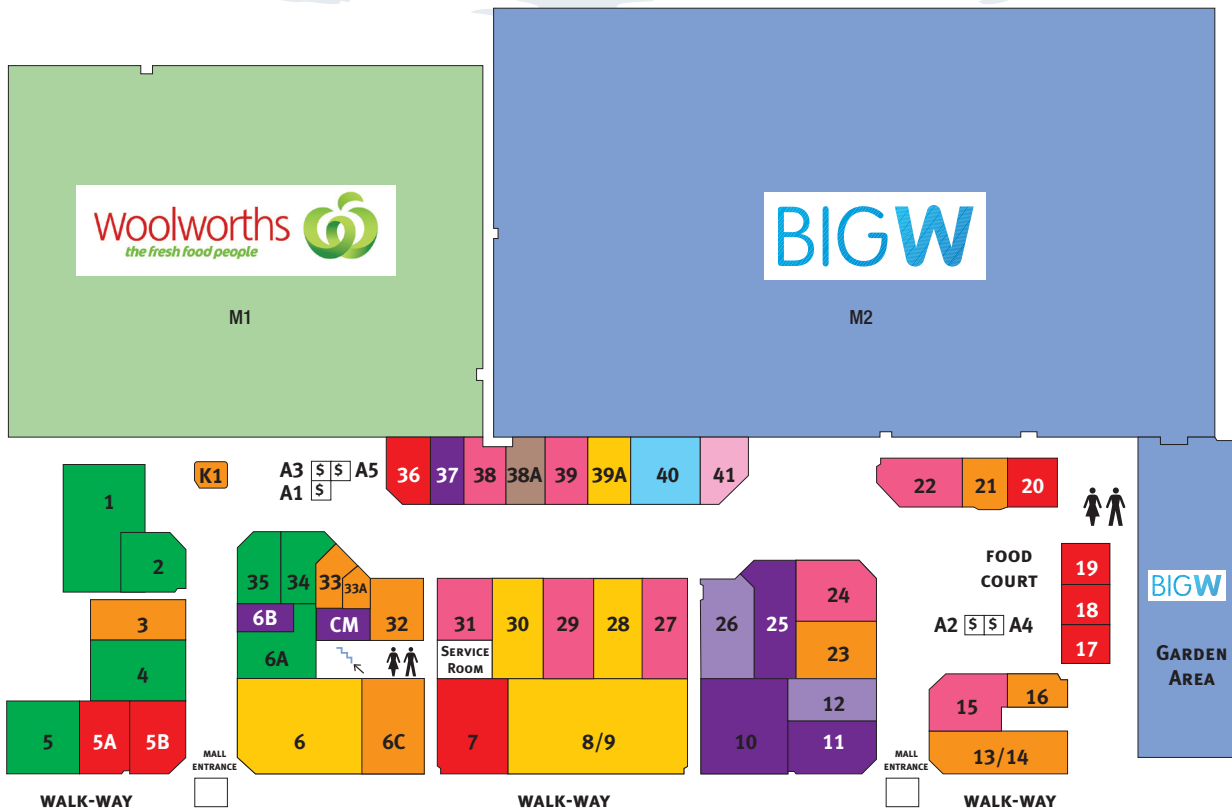

Chullora Marketplace

FRESH FOOD

1	Woolworths Liquor	9642 6033
2	Chullora Meats	9758 8655
4	Chullora Fruitland	9742 6990
5	Ya Hala Deli	9758 7040
6a	Chullora Fish Market	9742 5599
34	Chullora Bakery	9742 3882
35	Joes Poultry	9742 3255

SERVICES

3	Sharon Sandler Optometrist	9642 7799
6C	Chullora Marketplace Medical Centre	9642 3330
13 & 14	Australia Post	9742 5877
16	Vita Amazonia Beauty Salon	9642 7558
21	Harvey World Travel	9742 3422
23	Encompass Credit Union	9582 6400
32	Christiane's Hair Design	9758 8665
33	Baili Acupuncture & Massage	9742 1988
33a	Universe Nails	9642 1212
K1	Shoe & Key	9758 8560

FASHION - FEMALE

15	Barb Wire	9758 7993
22	Crossroads	9742 3943
24	Sugar Reef Clothing Co.	9642 2044
27	Vinci	9742 6958
29	Millers Fashion Club	9758 8472
31	Sunita's	9642 7677
38	Loyal Lingerie	9742 6680

FASHION - ACCESSORIES

39	IT Girl Perfumery	9742 3898

FASHION - MIXED

40	Jeanswest	9642 3237

FASHION - CHILDREN

38a	Clever Friut Kidswear	9642 7622

FOOD - EAT IN & TAKE AWAY

5a	Chullora Oceanfoods	9758 8732
5b	Sergio's Cake Shop	9758 8777
36	Michel's Patisserie	9758 8626
17	Golden City	9642 8298
18	Sandwich Stack	9642 7411
19	Donut King	9758 8408
20	Ala Sultan II	9642 8866
7	Pizza Hut	1300 7499 2488

FOOTWEAR

26	Payless Shoes	9642 5465
12	Maha's Shoes	9642 3094

JEWELLERY

41	Pahlavi Diamond Design	9642 7244

HOUSEHOLD

6	Barone Pharmacy	9758 8549
9	CXL Hot Dollar Discounts	9742 3477
30	QQ Discounts	9742 6299
39a	Gift It	9642 7889
28	Aroma Home Collection	9758 8827

MISCELLANEOUS

M1	Woolworths Supermarket	9642 6033
M2	Big W	9642 5266
6b	Chullora Florist	9758 8833
11	Chullora Newsagency	9642 7697
37	Cignall	9642 5755
CM	Centre Management (upstairs)	9742 1800
25	EB Games	9742 3699
10	TAB	9642 8762